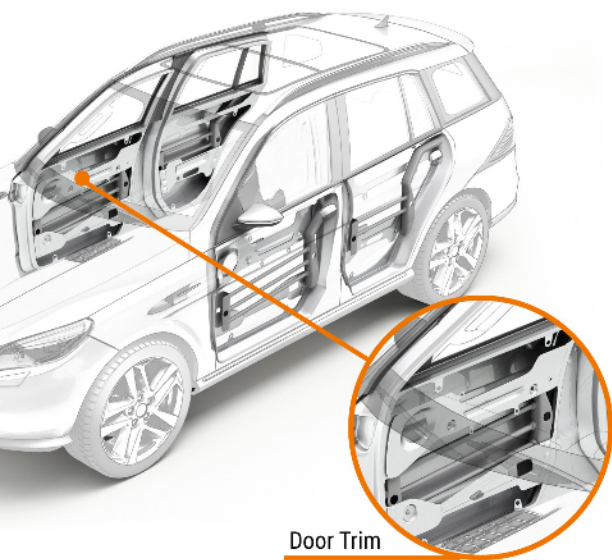

Exclusive First Look

Lower Ergo Trim Clip

UNLOCK BY CONTACTING US TODAY

SCAN ME

www.nifcousa.com/contact-us-panel

Testing Result: Data reflects punch direction assembly. Contact us for additional fitting conditions.

Hole Diameter: 8.5mm
Panel Thickness: 0.7mm

Original Nifco Clip

Upgraded Nifco Clip

Design Features

- Scalable for other hole sizes
- Variety of panel thickness
- Consistent low ergo removal
- Multiple location within vehicle