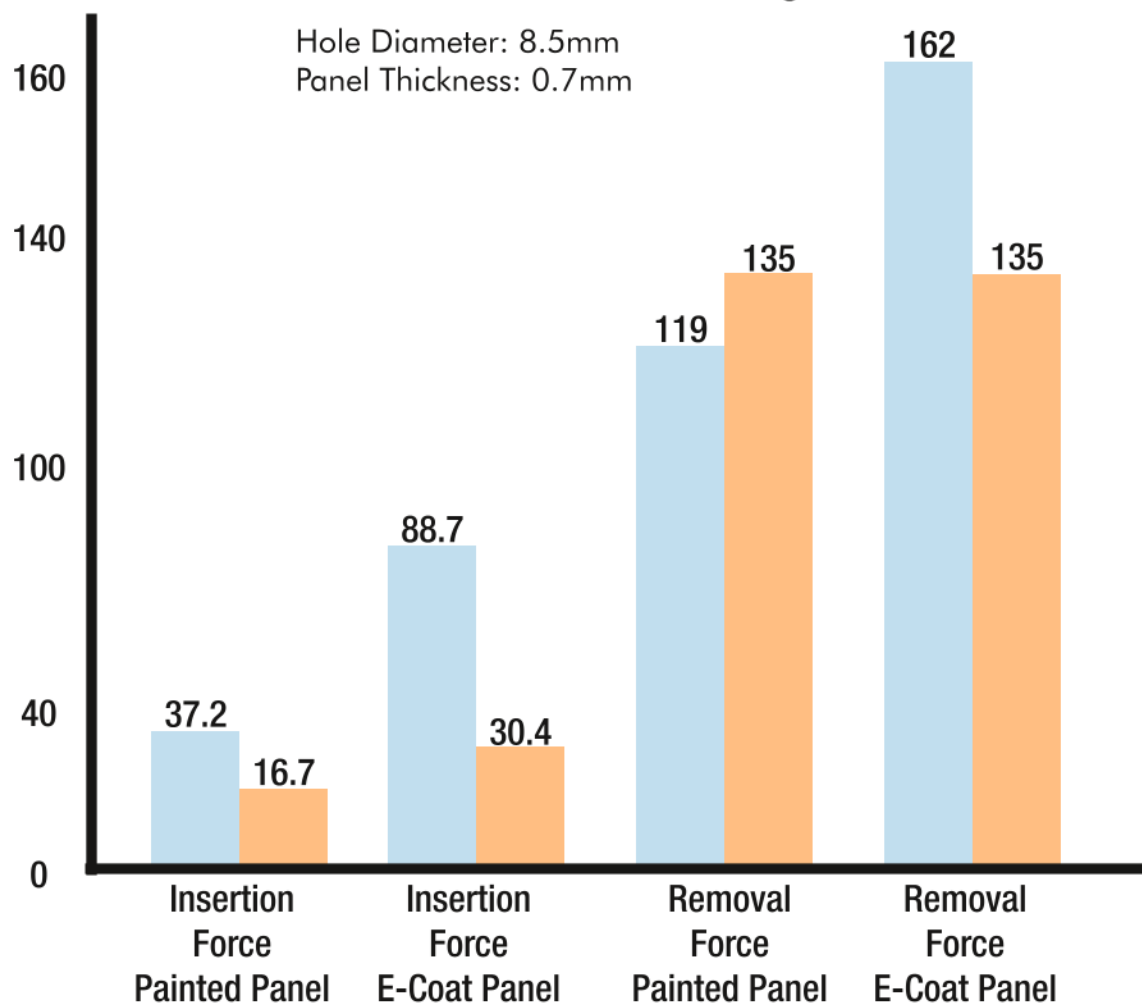

Exclusive First Look

Lower Ergo Trim Clip

UNLOCK BY CONTACTING US TODAY

SCAN ME

www.nifcousa.com/contact-us-panel

Testing Result: Data reflects punch direction assembly. Contact us for additional fitting conditions.

Hole Diameter: 8.5mm
Panel Thickness: 0.7mm

Original Nifco Clip

Upgraded Nifco Clip

Design Features

- Scalable for other hole sizes
- Variety of panel thickness
- Consistent low ergo removal
- Multiple location within vehicle