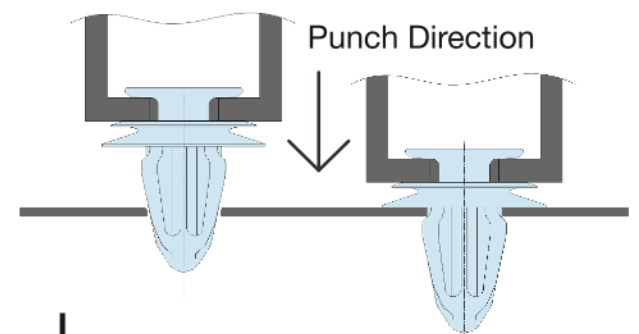

Exclusive First Look

Lower Ergo Trim Clip

UNLOCK BY CONTACTING US TODAY

SCAN ME

www.nifcousa.com/contact-us-panel

Testing Result: Data reflects punch direction assembly. Contact us for additional fitting conditions.

Hole Diameter: 8.5mm
Panel Thickness: 0.7mm

Original Nifco Clip

Upgraded Nifco Clip

Design Features

- Scalable for other hole sizes
- Variety of panel thickness
- Consistent low ergo removal
- Multiple location within vehicle