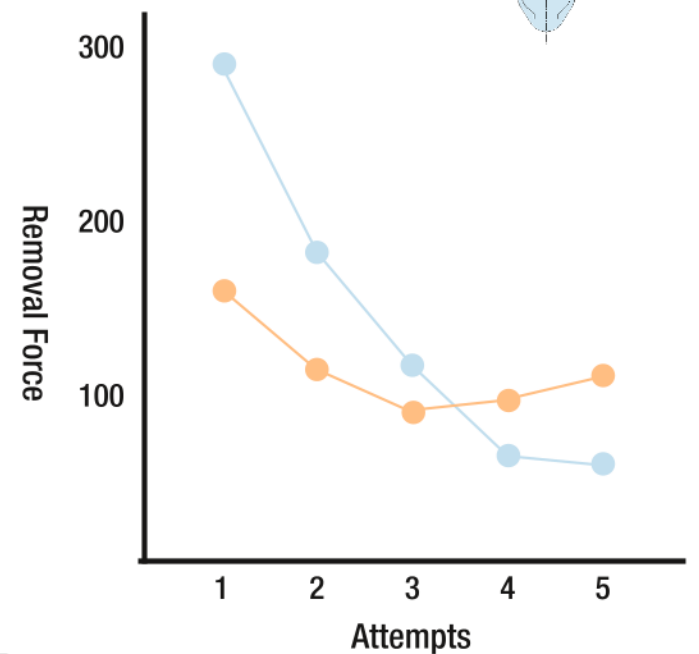

Exclusive First Look

Lower Ergo Trim Clip

UNLOCK BY CONTACTING US TODAY

SCAN ME

www.nifcousa.com/contact-us-panel

Testing Result: Data reflects punch direction assembly. Contact us for additional fitting conditions.

Hole Diameter: 8.5mm
Panel Thickness: 0.7mm

Original Nifco Clip

Upgraded Nifco Clip

Design Features

- Scalable for other hole sizes
- Variety of panel thickness
- Consistent low ergo removal
- Multiple location within vehicle