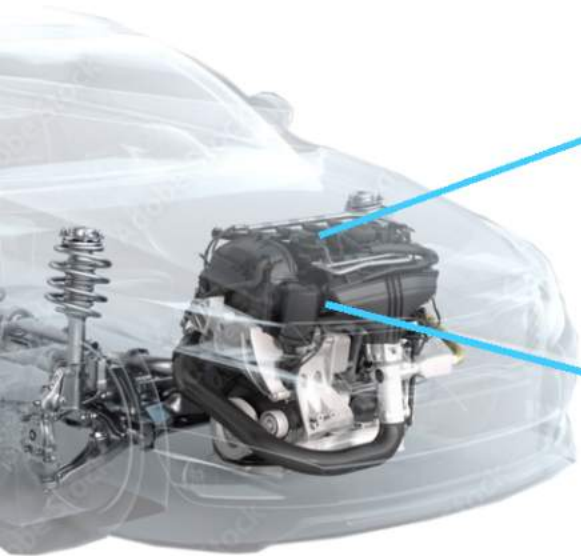

NIFCO

Snap Fit Hose Clamp

SCAN ME

On Today's Market

- Large heavy metal
- Multiple assembly steps
- Tool assembly

NIFCO CONCEPT

PATENT PENDING

- Lightweight durable POM
- One step low ergo assembly
- Tool-less assembly

Rotate and Lock

Snap Fit Hose Clamp

Multiple Size

Pre-Assembled

Various Styles