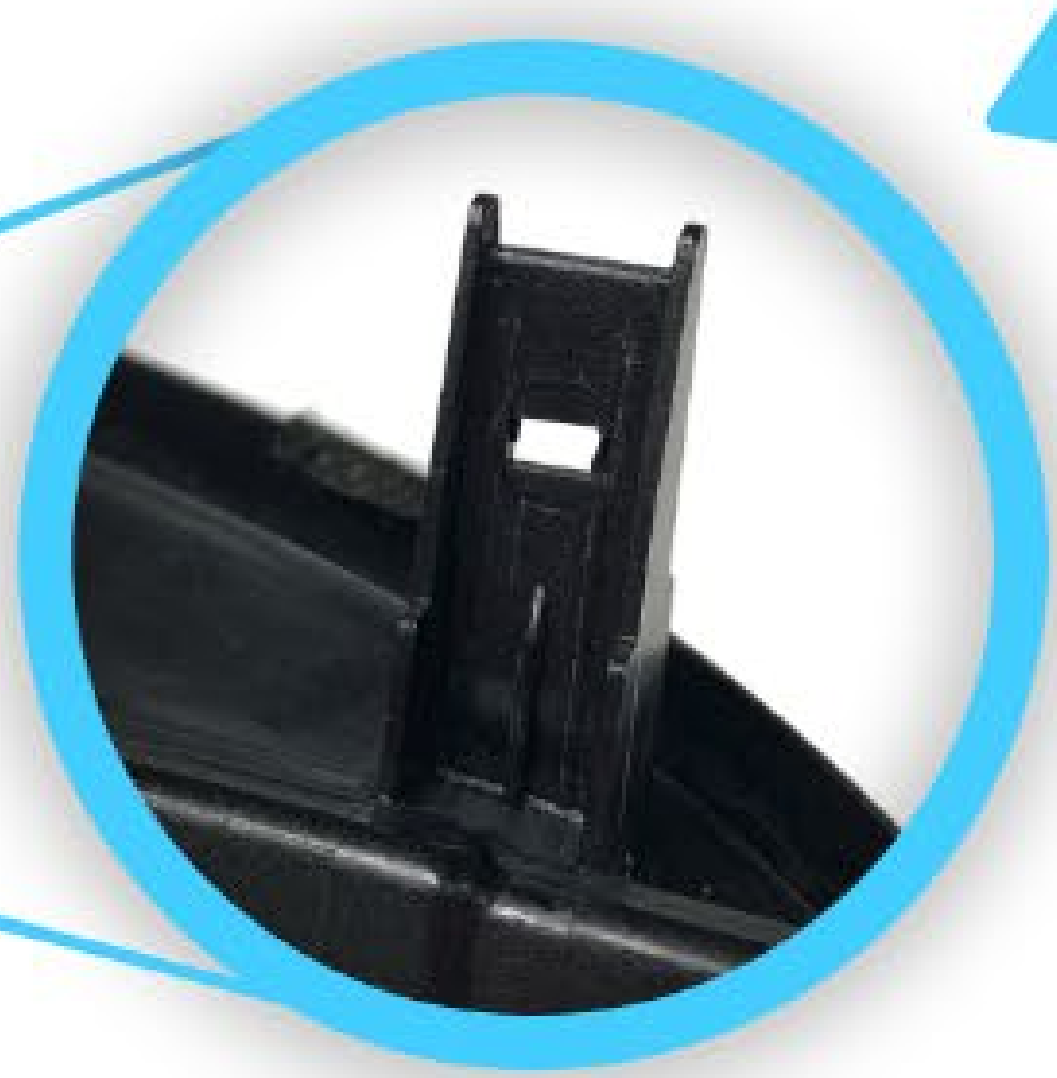

Snap Fit Clip

SCAN ME

Back of Garnish

- Inconsistent ergonomics
- Limited serviceability
- Lack of proper fastening

NIFCO DESIGN

- Lightweight durable plastic
- One step low ergo assembly
- Tool-less assembly

Snap Fit Clip Features

- Multiple Size
- Glide Over Post
- Various Styles