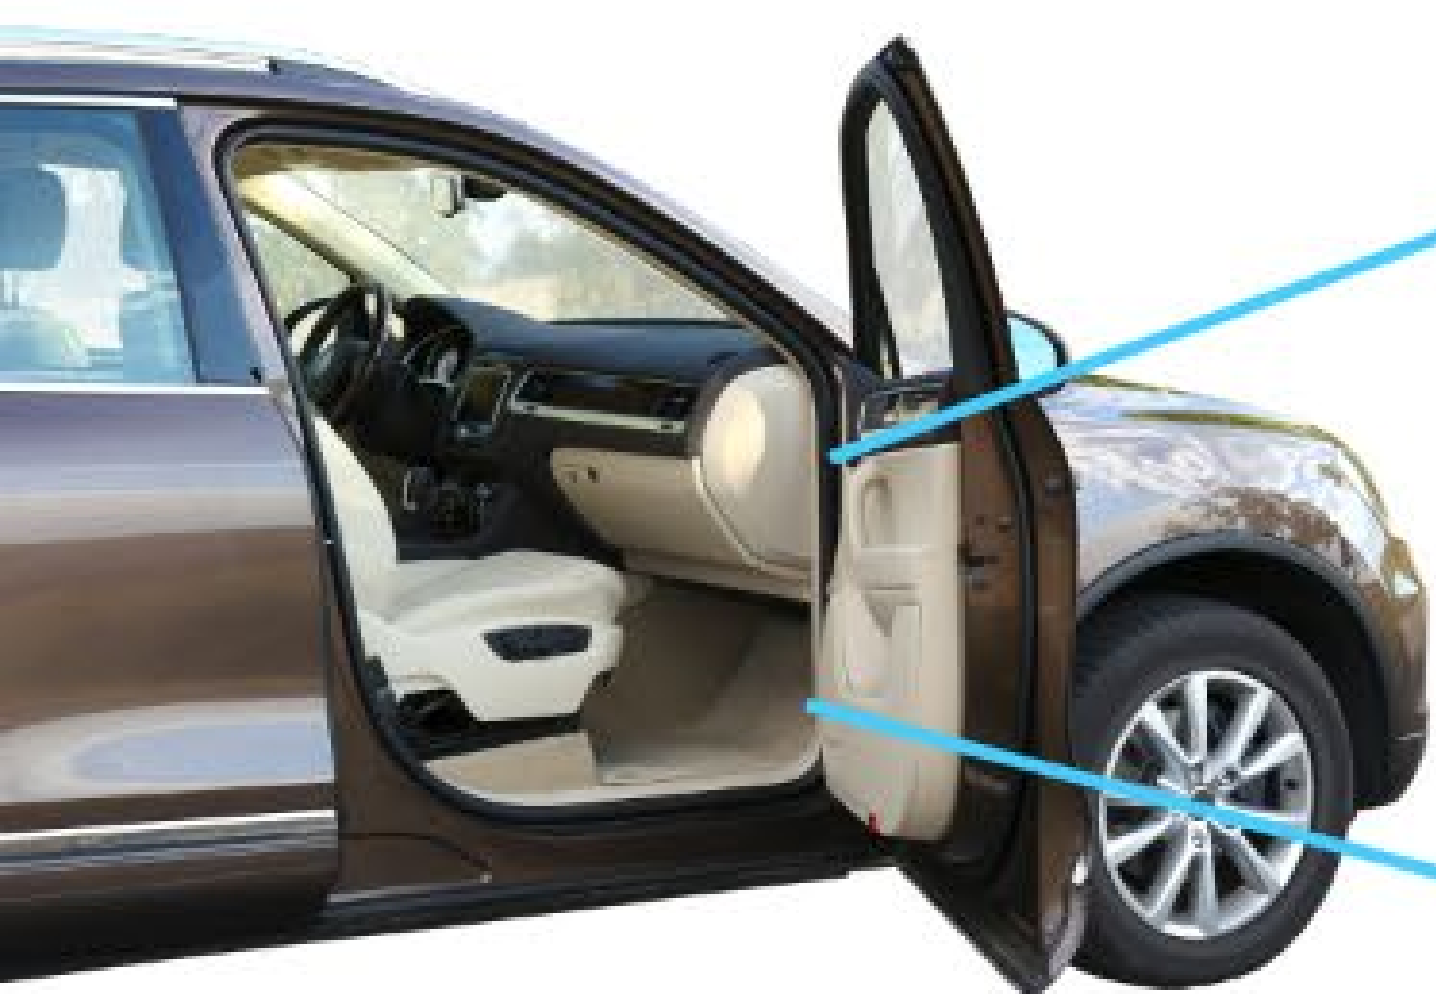

NIFCO

Blind Install Floating Clip

SCAN ME

Today's Market

- Blind Install Metal Screws
- Awkward Angle Install
- Multiple Assembly Steps

NIFCO DESIGN

- Aligns for Blind Install
- One-Step Low-Ergo Assembly
- Lightweight Durable Plastic

Design Features

Economical solution

Meets NVH requirements

Customizable to meet different panel thicknesses